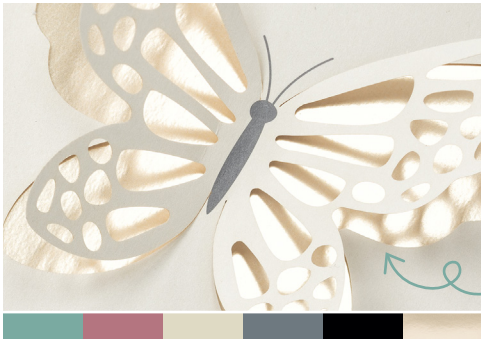

GET READY TO SUBSCRIBE!

Subscribe to Paper Pumpkin for a monthly, all-inclusive crafting kit that's a fun surprise! Each kit includes a photopolymer stamp set, Classic Stampin' Spot, and step by step instructions to complete exclusive paper craft projects, including cards, tags, and gift packaging. Keep reading for a sneak peek of our upcoming kits. And don't miss the special add-on that coordinates with all three months!

APRIL: Delicate Wings

Subscribe 11 March–10 April

Send elegant words of encouragement and support to those you love.

- Makes 9 cards: 3 each of 3 designs with 9 coordinating envelopes
- Precut paper pieces and butterfly designs
- Champagne foil images, sentiments, and labels
- Coordinating colors: Lost Lagoon, Moody Mauve, Basic Beige, Basic Gray (Classic Stampin' Spot), Basic Black, champagne foil

Partial pop-ups to make your cards shine!

MAY: The Best There Is

Subscribe 11 April–10 May

Make cards for Father's Day and more to express your gratitude and admiration!

- Makes 9 cards: 3 each of 3 designs with 9 coordinating envelopes
- Precut paper accent pieces and labels
- Woodgrain textures and masculine earthy tones
- Coordinating colors: Wild Wheat, Pool Party, Misty Moonlight (Classic Stampin' Spot), Early Espresso, Crumb Cake, Basic Beige