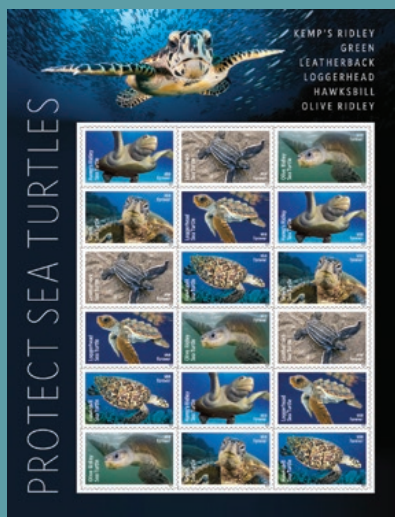

Protect Sea Turtles

Celebrate an ancient sea creature with these stamps featuring 6 sea turtle species.

581304 / FOREVER 68¢ / FULL PANE OF 18, 6 DESIGNS / $12.24

STAMPS AVAILABLE ONLINE FOR PREORDER MAY 11, 2024