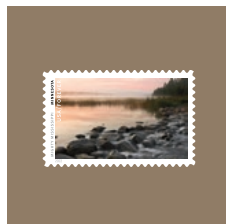

Mighty Mississippi

68¢ / FOREVER
Date of Issue: 5/23/22
Memphis TN
10 designs, 6 positions
Plate no. in 2 corners
Offset (APU)