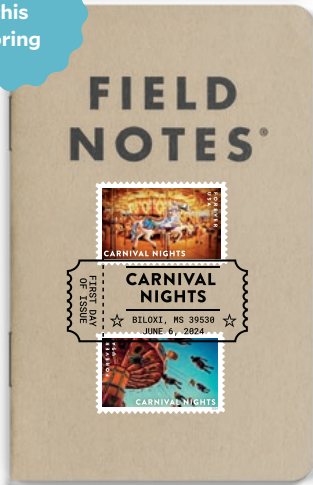

Featured Products / FIELD NOTES®

New
this
spring

Carnival Nights FIELD NOTES®

Includes a set of 5 notebooks, each with 2 different randomly selected *Carnival Nights* stamps affixed to the cover.

485199 / 3.5" X 5.5" / $27.95