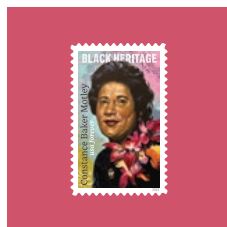

Constance Baker Motley

68¢ / FOREVER
Date of Issue: 1/31/24
New York NY
1 design, 6 positions
Plate no. in 2 corners
Offset (APU)