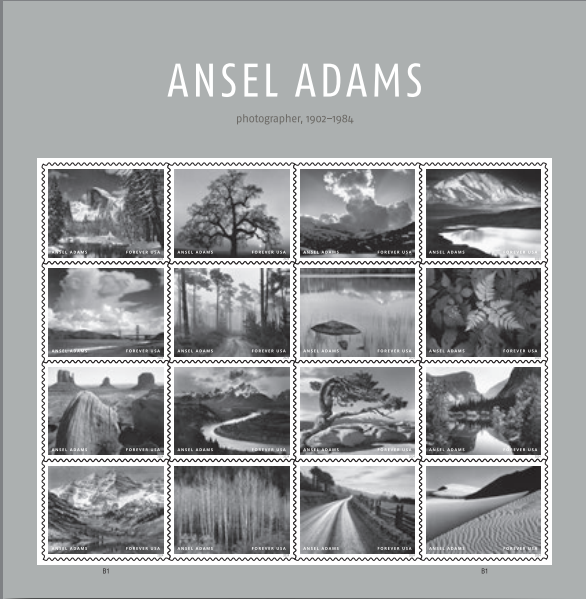

Ansel Adams

Celebrate one of the most influential and best-known artists of the 20th century with these new stamps featuring some of Ansel Adams's most famous photographs of the American West.

485004 / FOREVER 68¢ / FULL PANE OF 16, 16 DESIGNS / $10.88