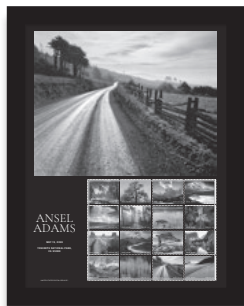

Matted Stamps / Featured Products

K

L

M

Carnival Nights Framed Stamps

K 485124 / 14.5" X 11.5" / $39.95

Ansel Adams Framed Stamps

L 485024 / 11.5" X 14.5" / $39.95

Betty Ford Framed Stamp

M 484824 / 9.5" X 11.5" / $29.95

Constance Baker Motley Matted Stamp

484460 / 5" X 5" / $9.95

John Lewis Matted Stamp

483260 / 5" X 5" / $9.95

Tomie dePaola Matted Stamp

483660 / 5" X 5" / $9.95

Bluegrass Matted Stamp

484760 / 5" X 5" / $9.95

NEW

Carnival Nights Matted Stamps

485161 / 10" X 13" / $21.95

NEW

Horses Matted Stamps

485260 / 8.5" X 13" / $18.95

NEW

Protect Sea Turtles Matted Stamps

581360 / 8.5" X 13" / $18.95