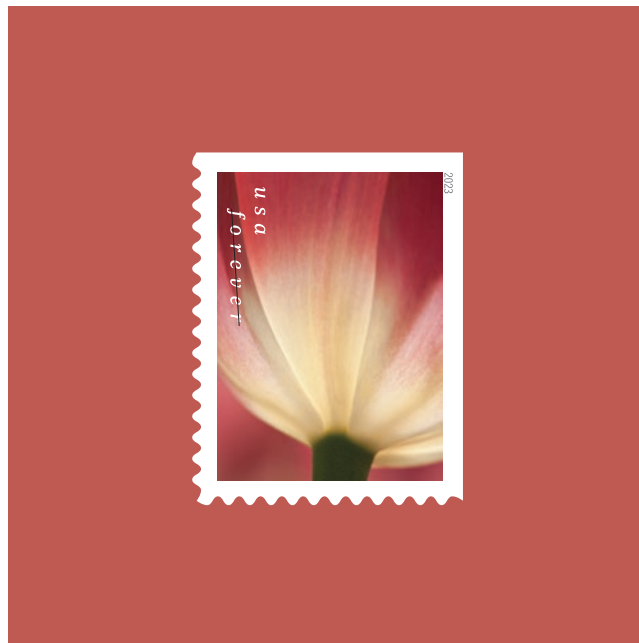

580904 / FOREVER 68¢ / FULL PANE OF 12, 12 DESIGNS / \$8.16

Forever® Stamps

Roy Lichtenstein

Eye-catching stamps honor this iconic American artist of the pop art movement.

483504 / FOREVER 68¢ / FULL PANE OF 20, 5 DESIGNS / \$13.60